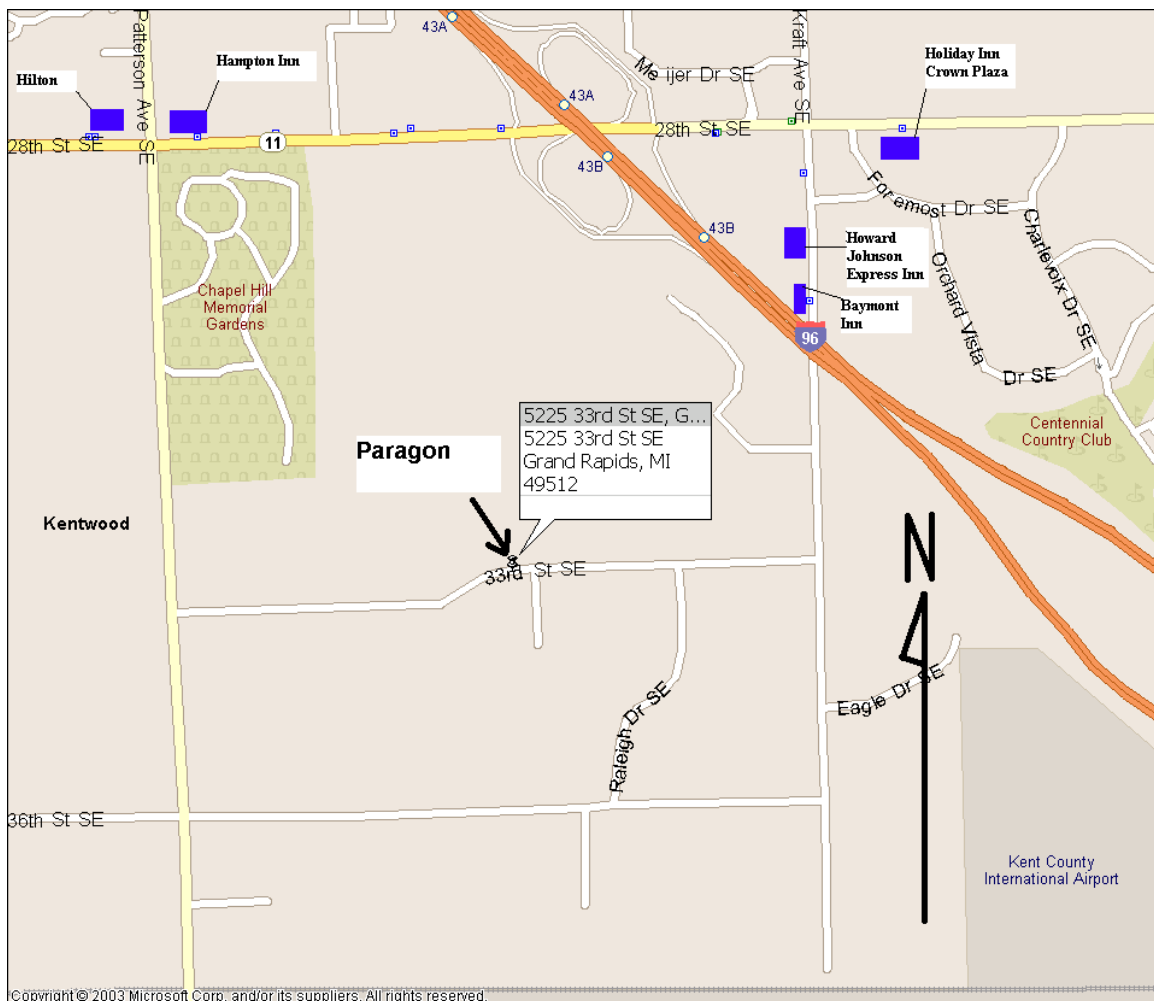

Exit Airport

Turn Right on Patterson Avenue – 1.4 miles

Turn Right on 33rd Street SE – 0.5 miles

Arrive at Paragon Die & Engineering, 5225 33rd Street SE (Left Hand Side)

From US 131 North Or South:

Take the 28th Street East exit (Exit 81) – 7.8 miles

Take the M-37 Exit towards Grand Rapids (Exit 15) and go North – 1.4 miles

Turn Right on Patterson Avenue SE – 2.8 miles

Turn Right on 33rd Street SE – 0.5 miles

Arrive at Paragon Die & Engineering, 5225 33rd Street SE (Left Hand Side)

Howard Johnson's Express Inn & Suites

2985 Kraft Avenue SE
Grand Rapids, MI, 49512
Phone: (616) – 940 -1777

Map showing location of Paragon Die and nearby hotels

Mapquest Link: [Location of Paragon Die & Engineering](#)